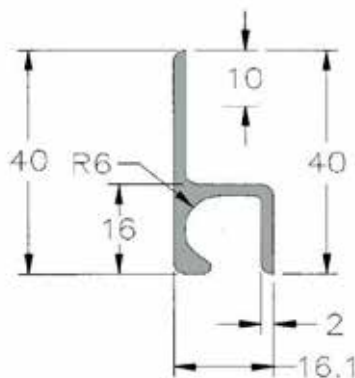

# AAG SIDE SKIRT ANTISPRAY

solutions in plast

DESCRIPTION	A - WIDTH	B - HEIGHT
Sideskørt	3800	150
Aluminum	3800	x

## PRODUCT INFO

- Hardness 80 +/- 5
- Material is plast / aluminum
- Dimensions are given in mm

# AAG SIDE-SKIRT ANTISPRAY

solutions in rubber

A - WIDTH	B - HEIGHT
1250	200
1300	200

## PRODUCT INFO

- Hardness 80 +/- 5
- Material is rubber
- Dimensions are given in mm
- certified according to EU directive 91/226 and EU regulations 109/2001

A - WIDTH	B - HEIGHT
2500	40
1250	40

Type 1

Type 2