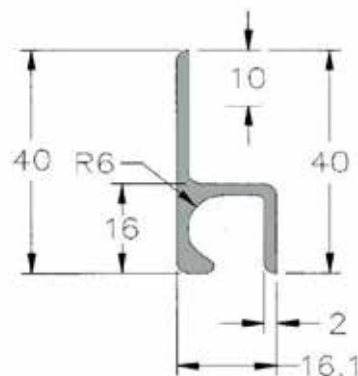

## PRODUCT INFO

- Hardness 80 +/- 5
- Material is rubber
- Dimensions are given in mm
- White text on black background
- Logo is raised on the mudflaps

A - WIDTH	B - HEIGHT
280	500
370	750
400	750
450	750
450	850
470	750
500	750
500	1000
550	750
550	850
550	1000
600	750
600	900
630	950
640	750
640	1000
650	850
650	1000
680	600
680	840
680	1000

## PRODUCT INFO

- Hardness 80 +/- 5
- Material is rubber
- Dimensions are given in mm
- White text on black background

A - WIDTH	TYPE
1250	2
2500	1

Type 1

Type 2

## PRODUCT INFO

- Hardness 80 +/- 5
- Material is plast / aluminum
- Dimensions are given in mm

## PRODUCT INFO

- Hardness 80 +/- 5
- Material is rubber
- Dimensions are given in mm
- certified according to EU directive 91/226 and EU regulations 109/2001

A - WIDTH	B - HEIGHT
2500	40
1250	40

Type 1

Type 2