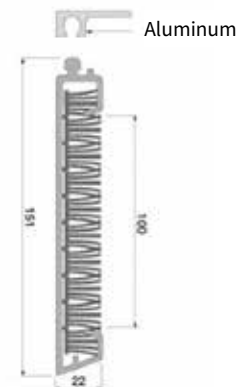

## PRODUCT INFO

- Hardness 80 +/- 5
- Material is rubber
- Dimensions are given in mm
- White text on black background
- Logo is raised on the mudflaps

# AAG SIDE SKIRT ANTISPRAY

solutions in plast

DESCRIPTION	A - WIDTH	B - HEIGHT
Sideskørt	3800	150
Aluminum	3800	x

## PRODUCT INFO

- Hardness 80 +/- 5
- Material is plast / aluminum
- Dimensions are given in mm

## PRODUCT INFO

- Hardness 80 +/- 5
- Material is rubber
- Dimensions are given in mm
- certified according to EU directive 91/226 and EU regulations 109/2001

A - WIDTH	B - HEIGHT
2500	40
1250	40

Type 1

Type 2