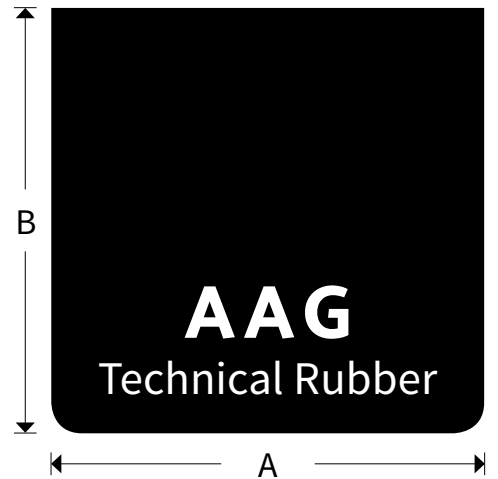

## PRODUCT INFO

- Hardness 80 +/- 5
- Material is rubber
- Dimensions are given in mm
- White text on black background
- Logo is raised on the mudflaps

A - WIDTH	B - HEIGHT
280	500
370	750
400	750
450	750
450	850
470	750
500	750
500	1000
550	750
550	850
550	1000
600	750
600	900
630	950
640	750
640	1000
650	850
650	1000
680	600
680	840
680	1000

# AAG ANTISPRAY SOLUTION

for mudflaps in plast

A - WIDTH	B - HEIGHT
395	750
450	750
500	750
600	750
640	750

## PRODUCT INFO

- Hardness 90 +/- 5
- Material is plast
- Dimensions are given in mm
- White text on black background

special antispray solution

A - WIDTH	B - HEIGHT 1	C - HEIGHT 2	D - WIDTH 2
450	450 / 300	620	400
450	220	350	380
550	220	360	480
560	360	580	500
650	360	580	580
680	418	530	600

## PRODUCT INFO

- Hardness 80 +/- 5
- Material is rubber
- Dimensions are given in mm
- White text on black background
- Logo is raised on the mudflaps