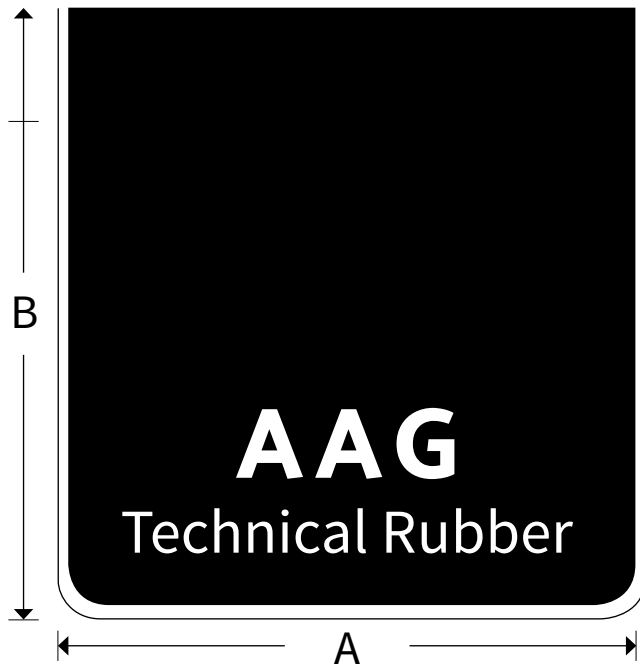

# AAG MUDFLAPS

single mudflaps in rubber

A - WIDTH	B - HEIGHT
220	280
245	210
250	300
260	350
265	265
300	280
360	450
360	330
400	320
400	500
400	400
430	325
450	330
450	260
450	450
450	550
500	350
510	410
560	325
560	410
615	410
615	500
630	260
630	350
650	410
660	200
680	360 / 300
680	420
690	280

## PRODUCT INFO

- Hardness 80 +/- 5
- Material is rubber
- Dimensions are given in mm
- White text on black background
- Logo is raised on the mudflaps

## PRODUCT INFO

- Hardness 80 +/- 5
- Material is rubber
- Dimensions are given in mm
- White text on black background
- Logo is raised on the mudflaps

A - WIDTH	B - HEIGHT
280	500
370	750
400	750
450	750
450	850
470	750
500	750
500	1000
550	750
550	850
550	1000
600	750
600	900
630	950
640	750
640	1000
650	850
650	1000
680	600
680	840
680	1000