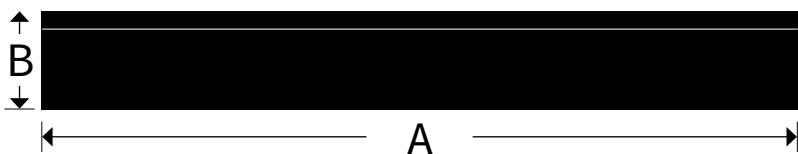

AAG SIDE-SKIRT ANTISPRAY

solutions in rubber

A - WIDTH	B - HEIGHT
1250	200
1300	200

PRODUCT INFO

- Hardness 80 +/- 5
- Material is rubber
- Dimensions are given in mm
- certified according to EU directive 91/226 and EU regulations 109/2001