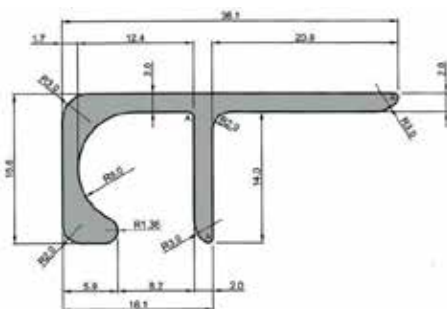

# AAG LONG MUDFLAPS

flexible models in rubber

A - WIDTH	B - HEIGHT
1243	280
1193	280
1143	250
2486	280
2386	280
2286	280

## PRODUCT INFO

- Hardness 80 +/- 5
- Material is rubber
- Dimensions are given in mm
- White text on black background

A - WIDTH	TYPE
1250	2
2500	1

Type 1

Type 2

## PRODUCT INFO

- Hardness 80 +/- 5
- Material is rubber
- Dimensions are given in mm
- certified according to EU directive 91/226 and EU regulations 109/2001

A - WIDTH	B - HEIGHT
2500	40
1250	40

Type 1

Type 2