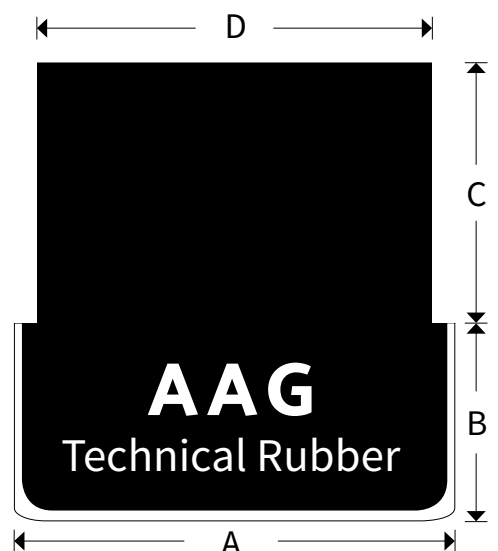

## PRODUCT INFO

- Hardness 90 +/- 5
- Material is plast
- Dimensions are given in mm
- White text on black background

special antispray solution

A - WIDTH	B - HEIGHT 1	C - HEIGHT 2	D - WIDTH 2
450	450 / 300	620	400
450	220	350	380
550	220	360	480
560	360	580	500
650	360	580	580
680	418	530	600

## PRODUCT INFO

- Hardness 80 +/- 5
- Material is rubber
- Dimensions are given in mm
- White text on black background
- Logo is raised on the mudflaps

## PRODUCT INFO

- Hardness 80 +/- 5
- Material is rubber
- Dimensions are given in mm
- White text on black background

A - WIDTH	TYPE
1250	2
2500	1

Type 1

Type 2

## PRODUCT INFO

- Hardness 80 +/- 5
- Material is rubber
- Dimensions are given in mm
- certified according to EU directive 91/226 and EU regulations 109/2001

A - WIDTH	B - HEIGHT
2500	40
1250	40

Type 1

Type 2