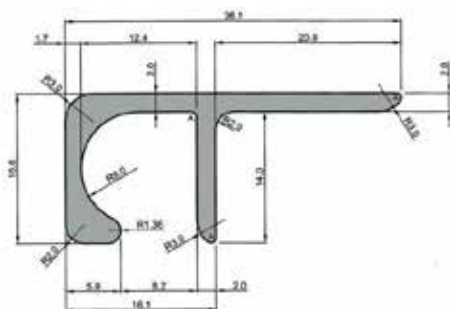

## PRODUCT INFO

- Hardness 80 +/- 5
- Material is rubber
- Dimensions are given in mm
- White text on black background
- Logo is raised on the mudflaps

## PRODUCT INFO

- Hardness 80 +/- 5
- Material is plast / aluminum
- Dimensions are given in mm

# AAG SIDE-SKIRT ANTISPRAY

solutions in rubber

A - WIDTH	B - HEIGHT
1250	200
1300	200

## PRODUCT INFO

- Hardness 80 +/- 5
- Material is rubber
- Dimensions are given in mm
- certified according to EU directive 91/226 and EU regulations 109/2001

A - WIDTH	B - HEIGHT
2500	40
1250	40

Type 1

Type 2